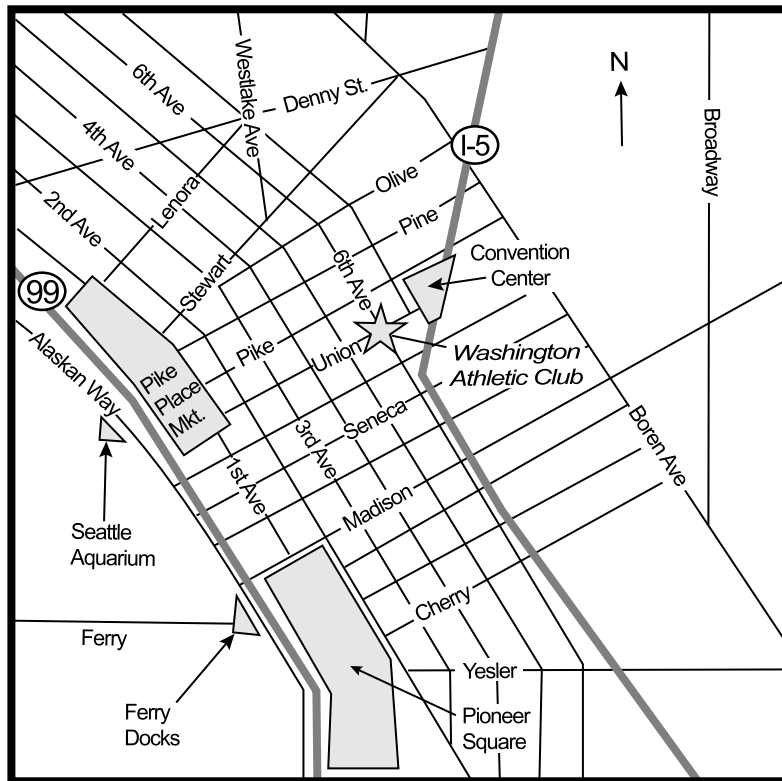

MAP TO THE WASHINGTON ATHLETIC CLUB

Reprinted with the permission of the Washington Athletic Club

Driving Instructions

Northbound on Interstate Highway 5

Take the Seneca Street Exit
Turn right on Sixth Avenue

Southbound on Interstate Highway 5

Take the Union Street Exit
From Union Street, turn left on Fifth Avenue
Turn left on University Street
Turn left on Sixth Avenue

Westbound on Interstate Highway 90

Merge to Interstate Highway 5 Northbound
Take the Madison Street Exit
Turn left on Madison Street
Turn right on Sixth Avenue

Address

Washington Athletic Club
1325 Sixth Avenue, Seattle,
Washington 98101

- The Washington Athletic Club is located in downtown Seattle on Sixth Avenue, between Union Street and University Street.
- Washington Athletic Club Parking is available one block north of the club entrance, just past Union Street on the left.