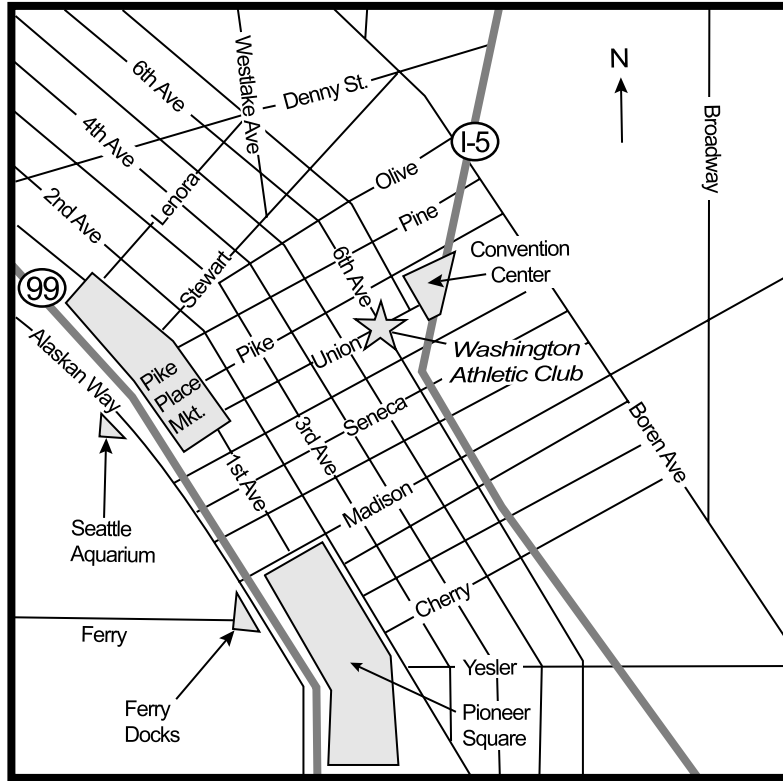

MAP TO THE WASHINGTON ATHLETIC CLUB

Reprinted with the permission of the Washington Athletic Club

PLUM CREEK ANNUAL STOCKHOLDER MEETING MAY 4, 2010 - 2:00 P.M. WASHINGTON ATHLETIC CLUB

Driving Instructions

Northbound on Interstate Highway 5

Take the Seneca Street Exit
Turn right on Sixth Avenue

Southbound on Interstate Highway 5

Take the Union Street Exit
From Union Street, turn left on Fifth Avenue
Turn left on University Street
Turn left on Sixth Avenue

Westbound on Interstate Highway 90

Merge to Interstate Highway 5 Northbound
Take the Madison Street Exit
Turn left on Madison Street
Turn right on Sixth Avenue

Address

Washington Athletic Club
1325 Sixth Avenue, Seattle,
Washington 98101

- The Washington Athletic Club is located in downtown Seattle on Sixth Avenue, between Union Street and University Street.
- Washington Athletic Club Parking is available one block north of the club entrance, just past Union Street on the left.