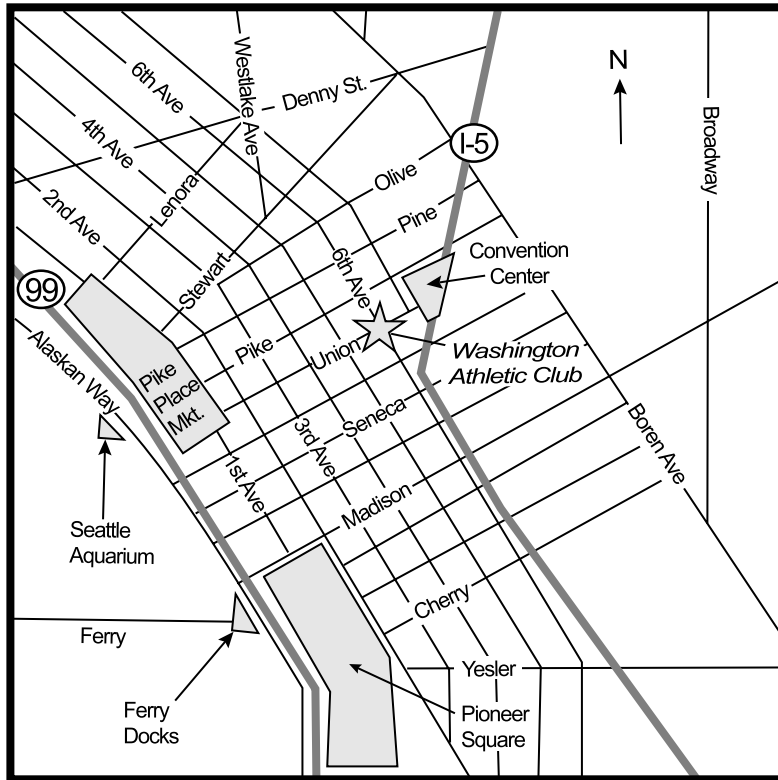

MAP TO THE WASHINGTON ATHLETIC CLUB

Reprinted with the permission of the Washington Athletic Club

PLUM CREEK ANNUAL STOCKHOLDER MEETING MAY 3, 2011—2:00 P.M. WASHINGTON ATHLETIC CLUB

Driving Instructions

Northbound on Interstate Highway 5

Take the Seneca Street Exit
Turn right on Sixth Avenue

Southbound on Interstate Highway 5

Take the Union Street Exit
From Union Street, turn left on Fifth Avenue
Turn left on University Street
Turn left on Sixth Avenue

Westbound on Interstate Highway 90

Merge to Interstate Highway 5 Northbound
Take the Madison Street Exit
Turn left on Madison Street
Turn right on Sixth Avenue

Address

Washington Athletic Club
1325 Sixth Avenue, Seattle,
Washington 98101

- The Washington Athletic Club is located in downtown Seattle on Sixth Avenue, between Union Street and University Street.
- Washington Athletic Club Parking is available one block north of the club entrance, just past Union Street on the left.